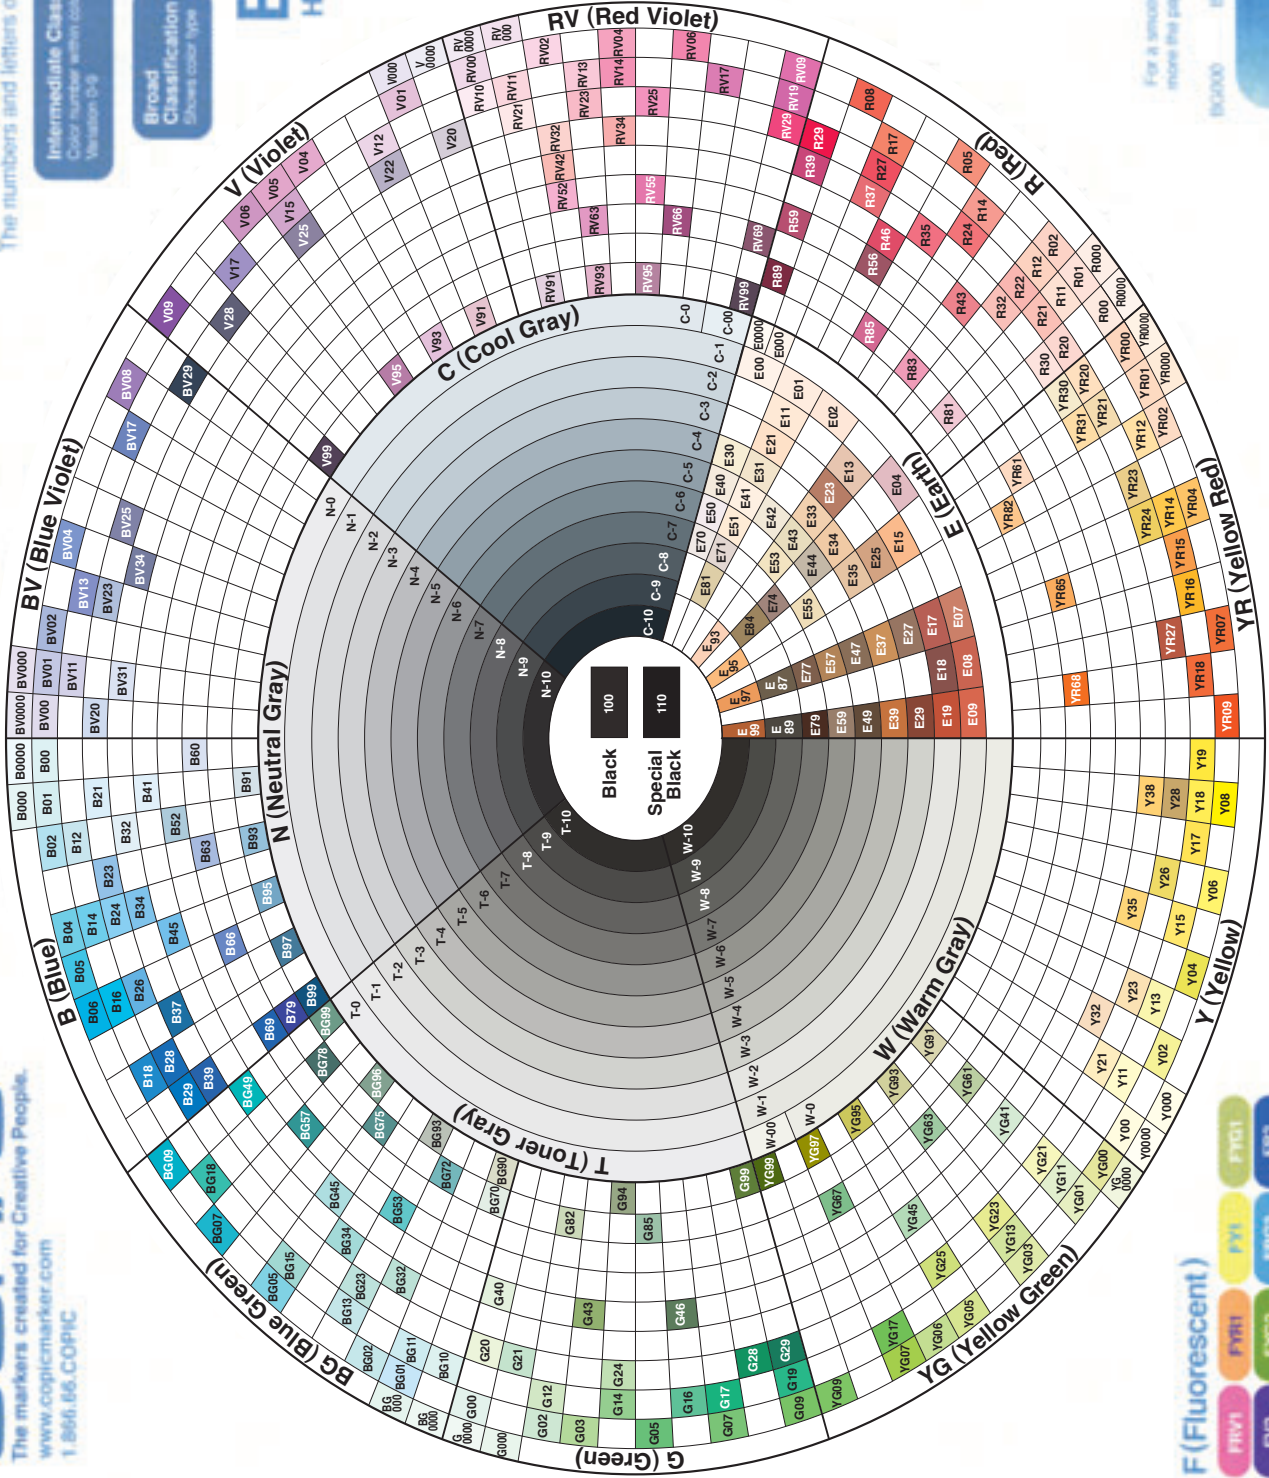

358 Color Wheel

Understanding the Copic Color System

The numbers and letters on your marker represent the following:

Intermediate Classification
Color number within color type
Variation 0-9

Broad Classification
Chooses color type

How to pick blending colors:
To estimate how a color will blend evenly with the next darker or lighter shade, choose markers like this:

1. Match the color letters, keeping the color family the same.

2. Match the middle number; this will keep the tone the same.

The last number tells you how light or dark the shade is. For tints, pick a last number with a value of 0, 1, 2, or 3. For Mid tones, choose numbers 4, 5, or 6. For Shadings, choose colors with the last number of 7, 8, or 9. Also try to keep a 2 or 3 digit difference between your colors.

Copic Color Charts

This list includes all 358 colors which are available with the COPIC system. The colors identified with ● are available as Ciao markers, the other colors identified with ■ are available as Copic markers.